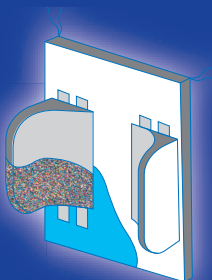

Qbitus Products Direct

Private Client Department

- **YOU CAN** buy DIRECT from the UK's leading bespoke medical cushion manufacturer and accelerate your route to effective seating, comfort and care.
- **WHY WAIT?** You can have a tailor made seat cushion and/or a high quality memory foam bed mattress ordered and DELIVERED DIRECT from Qbitus Products own manufacturing plant.
- **YOUR ORDER** can be processed, manufactured and delivered to your door in 10 working days or less.
- **YOU CAN** place your order EITHER from our extensive range of off-the-shelf medical cushions, OR, you can order a bespoke personally designed product.
- **YOU CAN** be assured that that your product will be expertly hand-crafted in our factory based in West Yorkshire, using only the finest quality materials.
- **YOUR** personal comfort and care are of prime importance to Qbitus Products.

YOU CAN ORDER by PHONE, FAX, EMAIL or POST

Terms & conditions apply

Pressure Relieving Seat Cushions and Positional Aids

Community 1 & 2

Lateral Support System

Back Supports Posture Back

(Moulded Seating)
Mercury 50/100/175
Interum